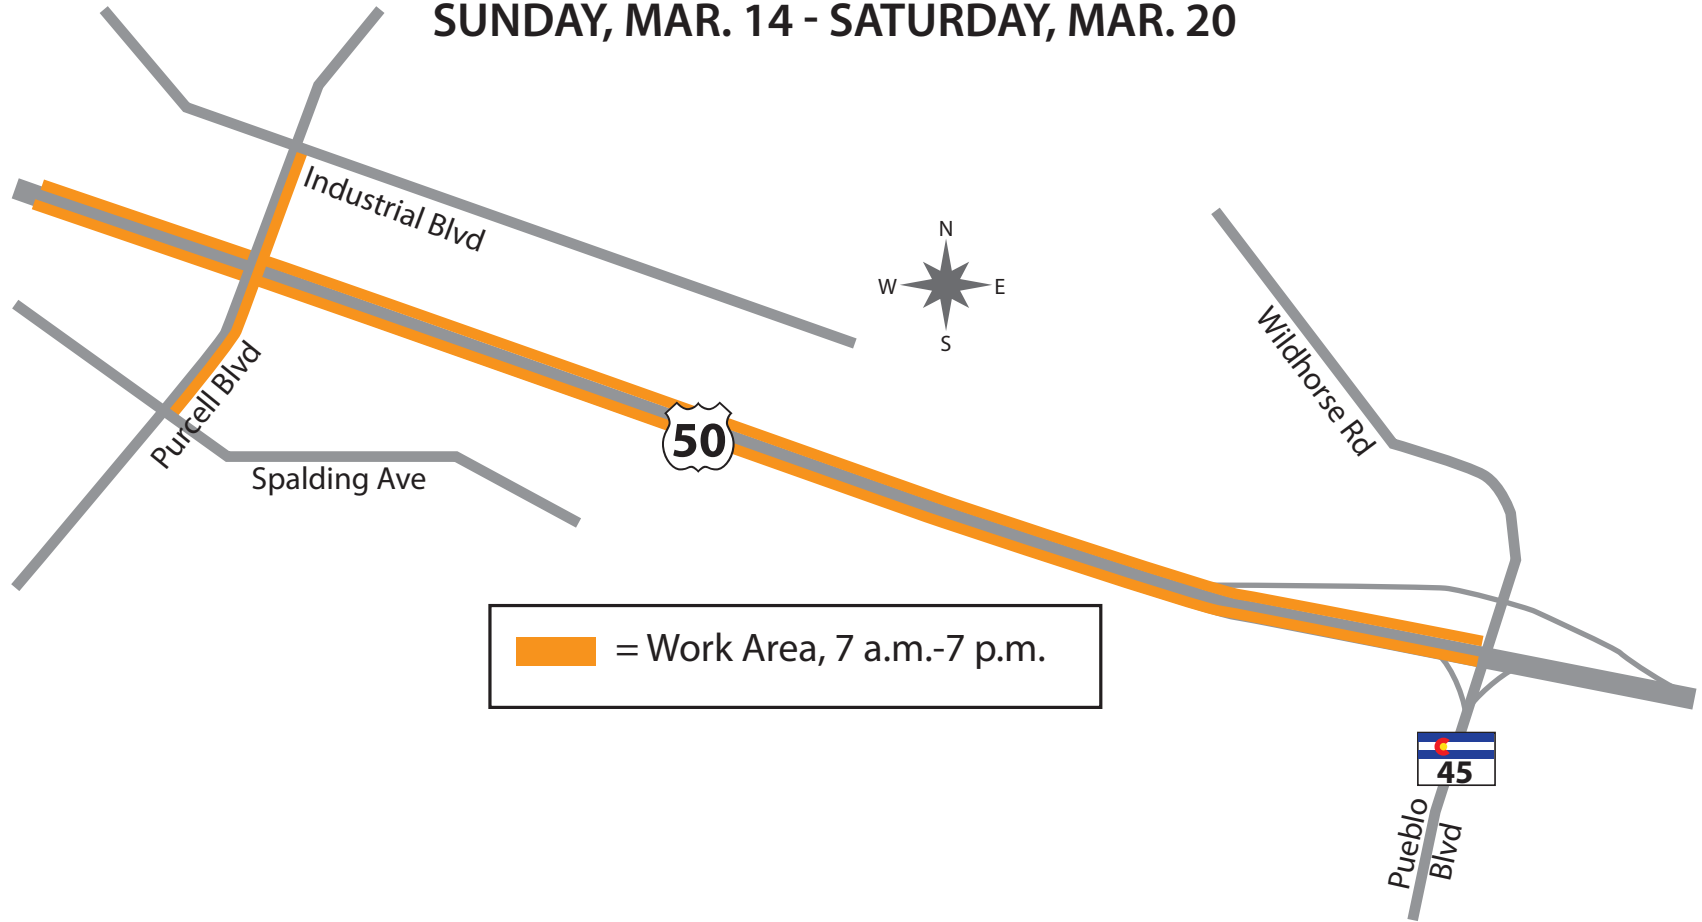

SUNDAY, MAR. 14 - SATURDAY, MAR. 20

 = Work Area, 7 a.m.-7 p.m.